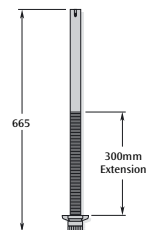

ADJUSTABLE LEG