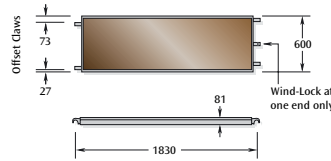

HD1004

MINIMAX COMPONENT TECHNICAL DETAILS (Dimensions are in millimetres).

FIXED DECK

All dimensions shown are in metres unless otherwise stated. All diagram dimensions shown are in millimetres. All weights are in Kg's unless otherwise stated.