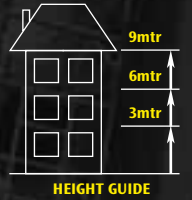

Aluminium Trade Quality Access Tower

MiniMax

MINIMAX ACCESS ALL AREAS Youngman's MiniMax has become the most popular versatile tower system on the market today for a wide variety of applications. As an entry level trade tower, it offers a lightweight access system that is easy to transport and store. Perfect for use inside and out, MiniMax will fit easily through standard doorways and corridors.

Designed with ease of assembly in mind, MiniMax can be easily erected by one person in a quick, two-stage assembly process. Although the tower is entirely mobile, locking castors give added security and peace of mind.

Available in 'packs', MiniMax makes selection easy. Simply select the working height you need to reach.

FEATURES AND BENEFITS

- Easy to transport.
- Mobile and compact for flexible use.
- Snap/click fittings for easy assembly.
- 260mm rung spacing for safe climbing.
- Fold out base unit working height of 2.9m.
- Designed to be transported in a family car.
- MiniMax complies to the 3T method of assembly.

⚠ Only use certified MiniMax aluminium components. Never mix different tower materials or components from other tower suppliers. Always refer to the MiniMax assembly guide before erecting or dismantling the tower. (Copies are available to download from: www.youngmangroup.com).

Order Code	MiniMax Packs	Weight (Kg)
370518	Base Pack	34.0
372518	Guardrail Pack	15.6
371518	Extension Pack	44.1
373518	Small Stabiliser Pack	11.6
374518	Medium Stabiliser Pack	18.0
379518	Adjustable Leg Pack End	5.0
000622	End Toeboard MiniMax	1.0
576917	Side Toeboard MiniMax	2.3