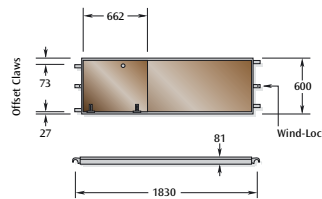

TRAPDOOR DECK