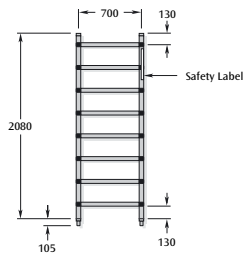

MINIMAX COMPONENT TECHNICAL DETAILS (Dimensions are in millimetres).

8 RUNG FRAME