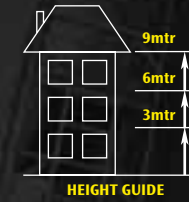

HD1004

MINIMAX COMPONENT TECHNICAL DETAILS (Dimensions are in millimetres).

All dimensions shown are in metres unless otherwise stated. All diagram dimensions shown are in millimetres. All weights are in Kg's unless otherwise stated.