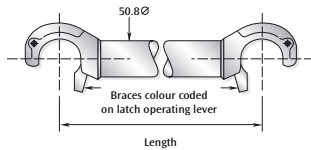

HD1004

MINIMAX COMPONENT TECHNICAL DETAILS (Dimensions are in millimetres).

BRACES

All dimensions shown are in metres unless otherwise stated. All diagram dimensions shown are in millimetres. All weights are in Kg's unless otherwise stated.