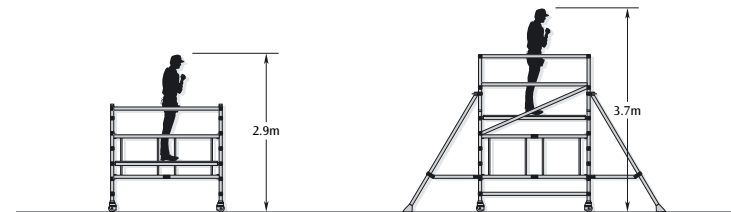

MINIMAX PACK DETAILS

Safe Working Height: 2.900m
Platform Height: 0.870m
Base Pack

Safe Working Height: 3.700m
Platform Height: 1.650m
Base Pack + Guardrail Pack + 2 x Small Stabiliser Packs