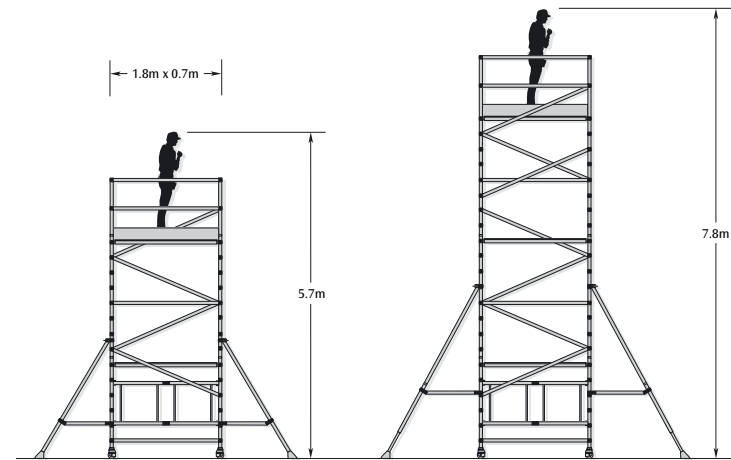

Safe Working Height: 5.700m
Platform Height: 3.700m
Base Pack + Guardrail Pack + Extension Pack + 2 x Small Stabiliser Packs

Safe Working Height: 7.800m
Platform Height: 5.800m
Base Pack + Guardrail Pack + 2 x Extension Packs + 2 x Medium Stabiliser Packs

All dimensions shown are in metres unless otherwise stated. All diagram dimensions shown are in millimetres. All weights are in Kg's unless otherwise stated.