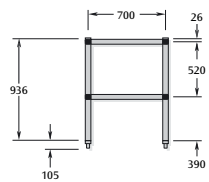

GUARDRAIL FRAME