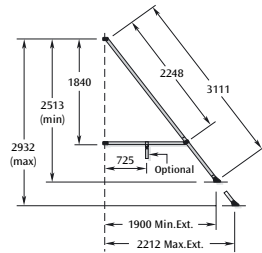

MEDIUM STABILISER