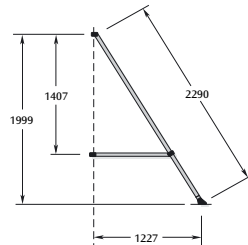

SMALL STABILISER